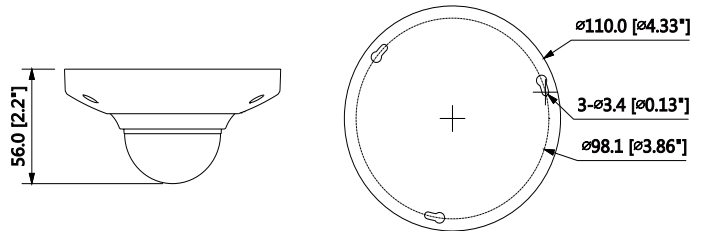

Dimensions (mm/inch)

Accessories

Optional: